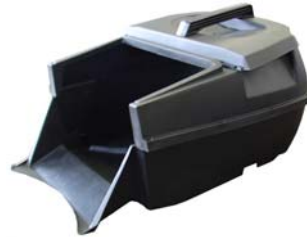

TURBO-MOW

TURBO-MOW PS 2-STROKE

**SOLID GRASS BOX
 AVAILABLE ON ALL
 UNITS**

TURBO-MOW 2.6kW ELECTRIC

SPECIFICATIONS

<u>Engine:</u>	Power Pro 2 Stroke / Electric motor 2,6kw
<u>Deck:</u>	Aluminium Pressure Cast Chassis 480mm Cutting Width 2mm Round disc With 4 Swing Blades on petrol Solid blade on electric units
<u>Wheels</u>	198mm x 45mm (2 Roller Bearings Per Wheel)
<u>Cutting Height:</u>	All Wheels From 10mm - 85mm
<u>Grass Collector</u>	Box type: 45Litre / Bag type: 45Litre